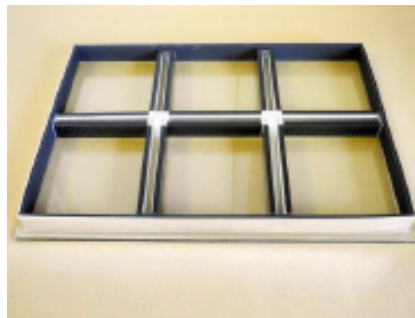

Georgian Bars

Either 'Authentic Plant on' which is face fixed Georgian Bars, or 'Authentic Plant on with back to back spacer bars to simulate individual glazed sections, or 'Internal', which is inside the sealed units of glass.

Although simulated here on Vertical Sliding sash windows, Georgian bars are available on all window types, please contact us for more details.

Authentic Plant on Georgian Bars

Authentic Plant on Georgian Bars with back to back spacer bars

Internal Georgian Bars

Example Georgian Bar layouts, contact us for more information