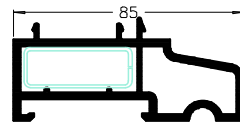

P90039 85mm Cill

M00137  
END CAPS

P90042 150mm Cill

M00185  
END CAPS

M00187  
STRAIGHT COUPLER

P90043 180mm Cill

M00186  
END CAPS

M00188 STRAIGHT  
COUPLER

P10145 85mm Cill

M00137  
END CAPS

P01018 120mm Cill

M00022  
END CAPS

P01020 160mm Cill

M00025  
END CAPS

M00196  
90°  
COUPLER

M00116  
STRAIGHT  
COUPLER