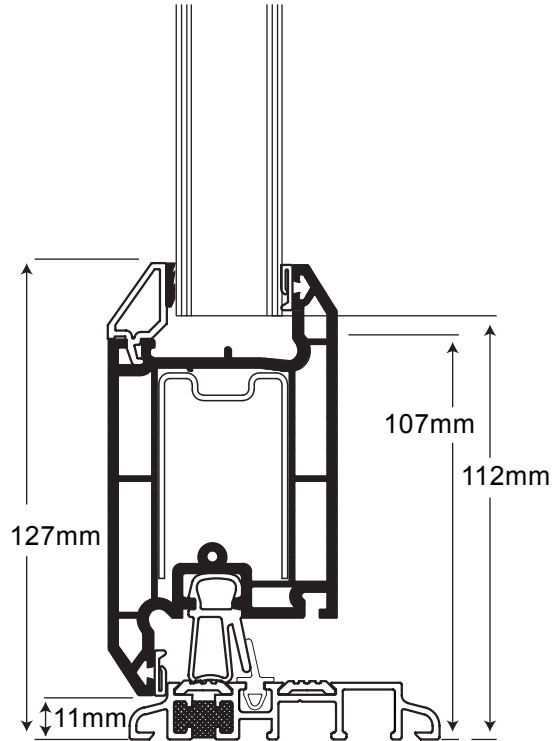

Sidey PVCu Residential Door Thresholds

62mm P62202 Outerframe,
P62211 with A00349 Aluminium Threshold

62mm P62202 Outerframe,
P62211 with A00351 Part M Threshold

Secured by Design Threshold
Proline AM3 Threshold (Open in)