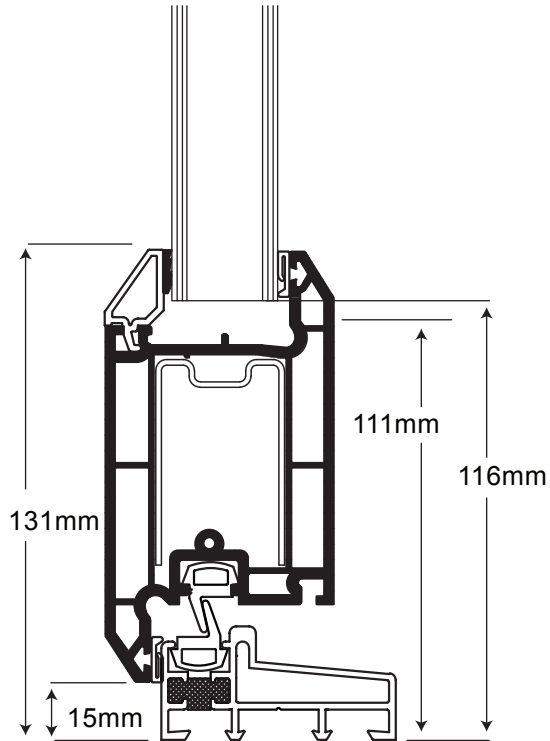

Sidey PVCu Residential Door Thresholds

62mm P62202 Outerframe,
P62211 with A00349 Aluminium Threshold

62mm P62202 Outerframe,
P62211 with A00351 Part M Threshold

Secured by Design Threshold
Proline AM3 Threshold (Open in)