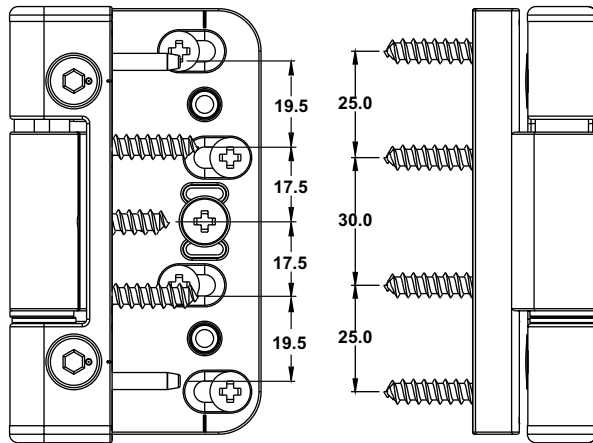

CHALLENGER COMPOSITE DOOR BUTT HINGE TECHNICAL INFORMATION PACK

CHALLENGER COMPOSITE DOOR BUTT HINGE

*Optional Integral Dog Bolt Shown