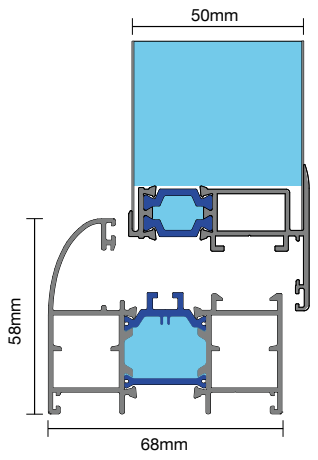

CROSS SECTIONS

**FLAT
OUTER
FRAME**
53mm

FLAT OUTER FRAME

Maximum door width 1100mm
Maximum door height 2200mm

**CURVED
OUTER
FRAME**
68mm

CURVED OUTER FRAME

Maximum door width 1100mm
Maximum door height 2200mm

*Sidelights can only be supplied with curved frame.

THRESHOLD DETAIL

15mm Threshold packer available