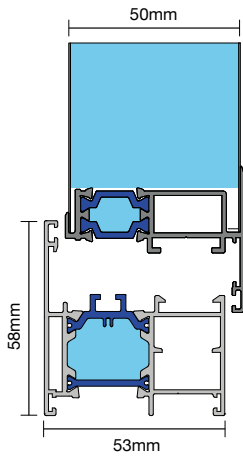

CROSS SECTIONS

**FLAT
OUTER
FRAME**
53mm

FLAT OUTER FRAME

Maximum door width 1100mm
Maximum door height 2200mm

**CURVED
OUTER
FRAME**
68mm

CURVED OUTER FRAME

Maximum door width 1100mm
Maximum door height 2200mm

*Sidelights can only be supplied with curved frame.

THRESHOLD DETAIL

15mm Threshold packer available