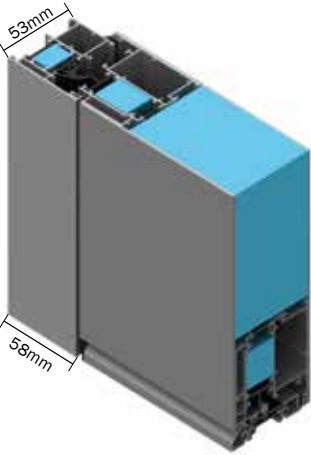

CROSS SECTIONS

**FLAT
OUTER
FRAME**
53mm

FLAT OUTER FRAME

Maximum door width 1100mm
Maximum door height 2200mm

**CURVED
OUTER
FRAME**
68mm

CURVED OUTER FRAME

Maximum door width 1100mm
Maximum door height 2200mm

*Sidelights can only be supplied with curved frame.

THRESHOLD DETAIL

15mm Threshold packer available