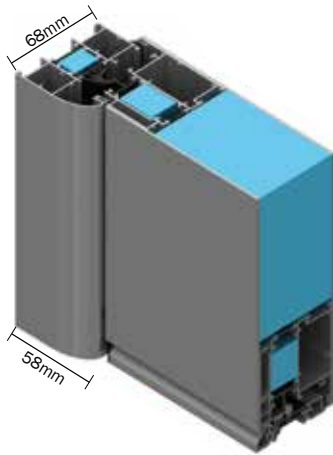

CROSS SECTIONS

**FLAT
OUTER
FRAME**
53mm

FLAT OUTER FRAME

Maximum door width 1100mm
Maximum door height 2200mm

**CURVED
OUTER
FRAME**
68mm

CURVED OUTER FRAME

Maximum door width 1100mm
Maximum door height 2200mm

*Sidelights can only be supplied with curved frame.

THRESHOLD DETAIL

15mm Threshold packer available