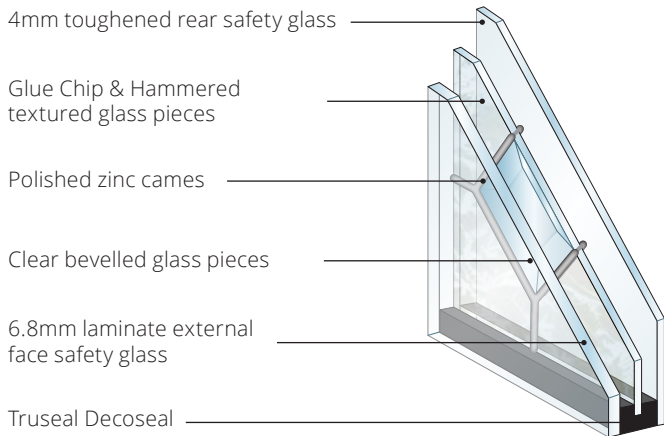

GL9WBVAZNCL

GL9SBVAZNCL

GL2FBVAZNCL

GL9YBVAZNCL

GL9QBVAZNCL

GL7KBVAZNCL

GL7LBVAZNCL

GL7ABVAZNCL

GL9NBVAZNCL

Name	Code	Size (mm)
Half Moon (9W)	GL9WBVAZNCL	R275 x 250 x 24
Half Glazed (9Q)	GL9QBVAZNCL	558 x 912 x 24
Half Glazed Arch (7A)	GL7ABVAZNCL	558 x 912 x 24
Diamond (9Y)	GL9YBVAZNCL	266 x 347 x 24
Twin Tops (9S)	GL9SBVAZNCL	202 x 154 x 24
Low (7L)	GL7LBVAZNCL	203 x 574 x 24
Mid (2F)	GL2FBVAZNCL	207 x 550 x 24
Twin Vertical (9N)	GL9NBVAZNCL	203 x 912 x 24
Centre (7K)	GL7KBVAZNCL	190 x 469 x 24

Please Note: Door and glass colours shown should be used for guidance only as the limitations in photographic and printing processes may mean that colours of products vary from those illustrated. Slight bubbles, lines and surface imperfections, known as comet marks or seed tracks are all characteristics of glass and are not considered to be defects. The centre decorative pane may be made of textured glass of various thicknesses allowing some movement within the cames. This movement does not affect the aesthetics or performance of the glass.