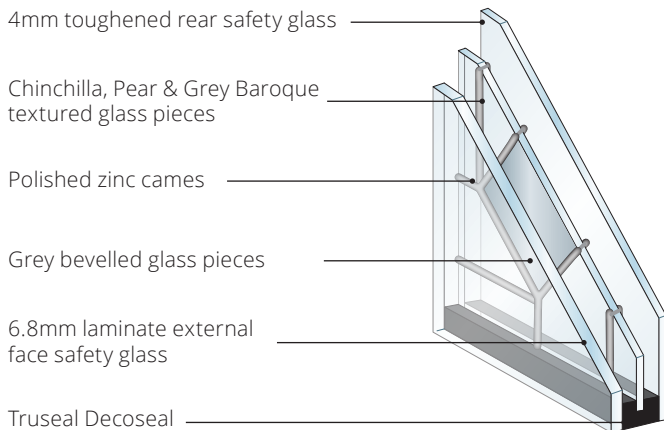

GL9WBSIZNGY

GL9SBSIZNGY

GL2FBSIZNGY

GL9YBSIZNGY

GL9QBSIZNGY

GL7KBSIZNGY

GL7LBSIZNGY

GL7ABSIZNGY

GL9NBSIZNGY

Name	Code	Size (mm)
Half Moon (9W)	GL9WBSIZNGY	R275 x 250 x 24
Half Glazed (9Q)	GL9QBSIZNGY	558 x 912 x 24
Half Glazed Arch (7A)	GL7ABSIZNGY	558 x 912 x 24
Diamond (9Y)	GL9YBSIZNGY	266 x 347 x 24
Twin Tops (9S)	GL9SBSIZNGY	202 x 154 x 24
Low (7L)	GL7LBSIZNGY	203 x 574 x 24
Mid (2F)	GL2FBSIZNGY	207 x 550 x 24
Twin Vertical (9N)	GL9NBSIZNGY	203 x 912 x 24
Centre (7K)	GL7KBSIZNGY	190 x 469 x 24

Please Note: Door and glass colours shown should be used for guidance only as the limitations in photographic and printing processes may mean that colours of products vary from those illustrated. Slight bubbles, lines and surface imperfections, known as comet marks or seed tracks are all characteristics of glass and are not considered to be defects. The centre decorative pane may be made of textured glass of various thicknesses allowing some movement within the cames. This movement does not affect the aesthetics or performance of the glass.