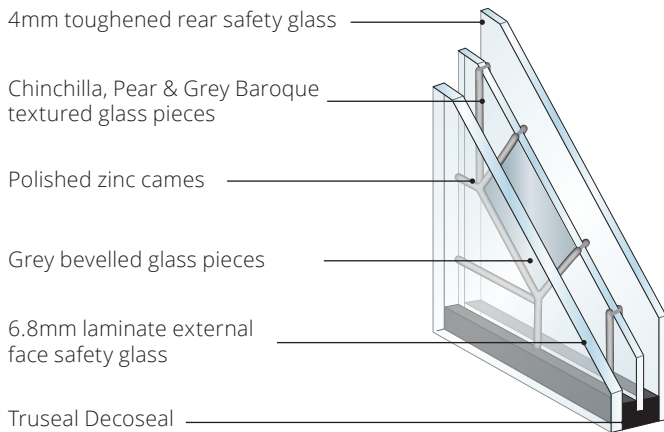

GL9WBSIZNGY

GL9SBSIZNGY

GL2FBSIZNGY

GL9YBSIZNGY

GL9QBSIZNGY

GL7KBSIZNGY

GL7LBSIZNGY

GL7ABSIZNGY

GL9NBSIZNGY

Name	Code	Size (mm)
Half Moon (9W)	GL9WBSIZNGY	R275 x 250 x 24
Half Glazed (9Q)	GL9QBSIZNGY	558 x 912 x 24
Half Glazed Arch (7A)	GL7ABSIZNGY	558 x 912 x 24
Diamond (9Y)	GL9YBSIZNGY	266 x 347 x 24
Twin Tops (9S)	GL9SBSIZNGY	202 x 154 x 24
Low (7L)	GL7LBSIZNGY	203 x 574 x 24
Mid (2F)	GL2FBSIZNGY	207 x 550 x 24
Twin Vertical (9N)	GL9NBSIZNGY	203 x 912 x 24
Centre (7K)	GL7KBSIZNGY	190 x 469 x 24

Please Note: Door and glass colours shown should be used for guidance only as the limitations in photographic and printing processes may mean that colours of products vary from those illustrated. Slight bubbles, lines and surface imperfections, known as comet marks or seed tracks are all characteristics of glass and are not considered to be defects. The centre decorative pane may be made of textured glass of various thicknesses allowing some movement within the cames. This movement does not affect the aesthetics or performance of the glass.