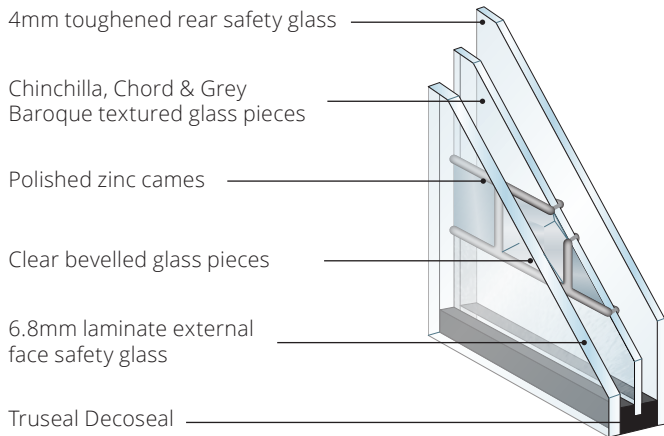

Name	Code	Size (mm)
Half Moon (9W)	GL9WBSAZNGY	R275 x 250 x 24
Half Glazed (9Q)	GL9QBSAZNGY	558 x 912 x 24
Half Glazed Arch (7A)	GL7ABS AZNGY	558 x 912 x 24
Diamond (9Y)	GL9YBSAZNGY	266 x 347 x 24
Twin Tops (9S)	GL9SBSAZNGY	202 x 154 x 24
Low (7L)	GL7LBSAZNGY	203 x 574 x 24
Mid (2F)	GL2FBSAZNGY	207 x 550 x 24
Twin Vertical (9N)	GL9NBSAZNGY	203 x 912 x 24
Centre (7K)	GL7KBSAZNGY	190 x 469 x 24

Please Note: Door and glass colours shown should be used for guidance only as the limitations in photographic and printing processes may mean that colours of products vary from those illustrated. Slight bubbles, lines and surface imperfections, known as comet marks or seed tracks are all characteristics of glass and are not considered to be defects. The centre decorative pane may be made of textured glass of various thicknesses allowing some movement within the cames. This movement does not affect the aesthetics or performance of the glass.