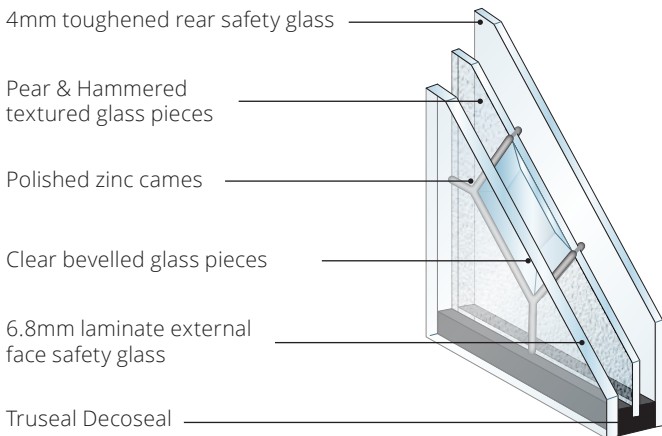

GL9NBPAZNCL

Name	Code	Size (mm)
Half Moon (9W)	GL9WBPAZNCL	R275 x 250 x 24
Half Glazed (9Q)	GL9QBPAZNCL	558 x 912 x 24
Half Glazed Arch (7A)	GL7ABPAZNCL	558 x 912 x 24
Diamond (9Y)	GL9YBPAZNCL	266 x 347 x 24
Twin Tops (9S)	GL9SBPAZNCL	202 x 154 x 24
Low (7L)	GL7LBPAZNCL	203 x 574 x 24
Mid (2F)	GL2FBPAZNCL	207 x 550 x 24
Twin Vertical (9N)	GL9NBPAZNCL	203 x 912 x 24
Centre (7K)	GL7KBPAZNCL	190 x 469 x 24

Please Note: Door and glass colours shown should be used for guidance only as the limitations in photographic and printing processes may mean that colours of products vary from those illustrated. Slight bubbles, lines and surface imperfections, known as comet marks or seed tracks are all characteristics of glass and are not considered to be defects. The centre decorative pane may be made of textured glass of various thicknesses allowing some movement within the cames. This movement does not affect the aesthetics or performance of the glass.