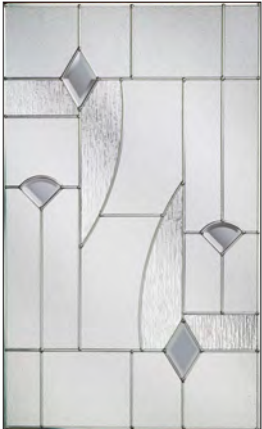

Monza

Decorative triple glazed panel with complementing grey glass bevels and zinc comes encapsulated between two clear panes. The Monzas crisp clean design makes this a simple yet stunning glass family. Adding a touch of contemporary luxury to any home.

GL9WBMOZNGY

GL9SBMOZNGY

GL2FBMOZNGY

GL9YBMOZNGY

GL9QBMOZNGY

GL7KBMOZNGY

GL7LBMOZNGY

GL7ABMOZNGY

GL9NBMOZNGY

Name	Code	Size (mm)
Half Moon (9W)	GL9WBMOZNGY	R275 x 250 x 24
Half Glazed (9Q)	GL9QBMOZNGY	558 x 912 x 24
Half Glazed Arch (7A)	GL7ABMOZNGY	558 x 912 x 24
Diamond (9Y)	GL9YBMOZNGY	266 x 347 x 24
Twin Tops (9S)	GL9SBMOZNGY	202 x 154 x 24
Low (7L)	GL7LBMOZNGY	203 x 574 x 24
Mid (2F)	GL2FBMOZNGY	207 x 550 x 24
Twin Vertical (9N)	GL9NBMOZNGY	203 x 912 x 24
Centre (7K)	GL7KBMOZNGY	190 x 469 x 24

Please Note: Door and glass colours shown should be used for guidance only as the limitations in photographic and printing processes may mean that colours of products vary from those illustrated. Slight bubbles, lines and surface imperfections, known as comet marks or seed tracks are all characteristics of glass and are not considered to be defects. The centre decorative pane may be made of textured glass of various thicknesses allowing some movement within the cames. This movement does not affect the aesthetics or performance of the glass.