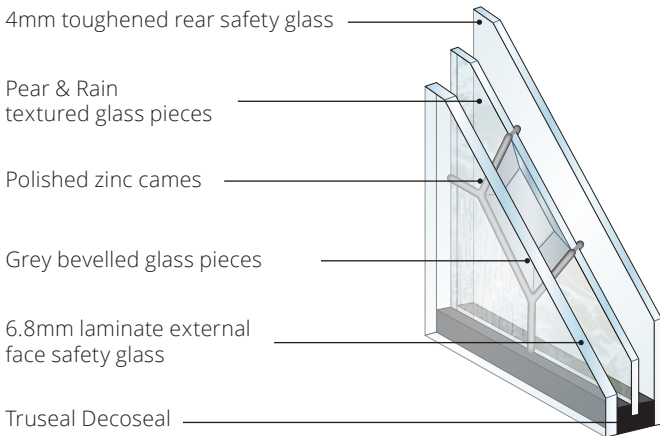

Name	Code	Size (mm)
Half Moon (9W)	GL9WBMOZNGY	R275 x 250 x 24
Half Glazed (9Q)	GL9QBMOZNGY	558 x 912 x 24
Half Glazed Arch (7A)	GL7ABMOZNGY	558 x 912 x 24
Diamond (9Y)	GL9YBMOZNGY	266 x 347 x 24
Twin Tops (9S)	GL9SBMOZNGY	202 x 154 x 24
Low (7L)	GL7LBMOZNGY	203 x 574 x 24
Mid (2F)	GL2FBMOZNGY	207 x 550 x 24
Twin Vertical (9N)	GL9NBMOZNGY	203 x 912 x 24
Centre (7K)	GL7KBMOZNGY	190 x 469 x 24

Please Note: Door and glass colours shown should be used for guidance only as the limitations in photographic and printing processes may mean that colours of products vary from those illustrated. Slight bubbles, lines and surface imperfections, known as comet marks or seed tracks are all characteristics of glass and are not considered to be defects. The centre decorative pane may be made of textured glass of various thicknesses allowing some movement within the cames. This movement does not affect the aesthetics or performance of the glass.