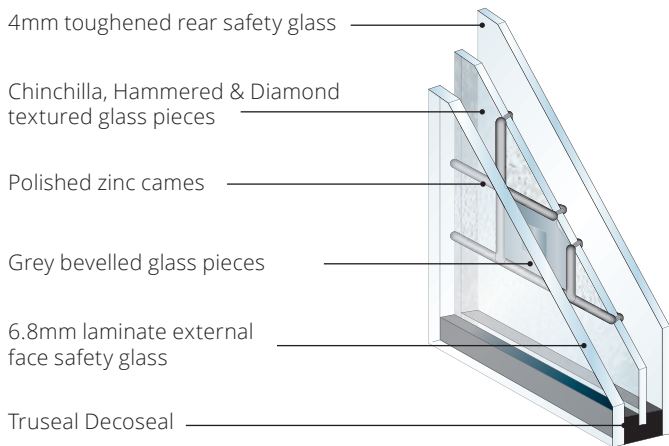

GL9WBASZNGY

GL9SBASZNGY

GL2FBASZNGY

GL9YBASZNGY

GL9QBASZNGY

GL7KBASZNGY

GL7LBASZNGY

GL7ABASZNGY

GL9NBASZNGY

Name	Code	Size (mm)
Half Moon (9W)	GL9WBASZNGY	R275 x 250 x 24
Half Glazed (9Q)	GL9QBASZNGY	558 x 912 x 24
Half Glazed Arch (7A)	GL7ABASZNGY	558 x 912 x 24
Diamond (9Y)	GL9YBASZNGY	266 x 347 x 24
Twin Tops (9S)	GL9SBASZNGY	202 x 154 x 24
Low (7L)	GL7LBASZNGY	203 x 574 x 24
Mid (2F)	GL2FBASZNGY	207 x 550 x 24
Twin Vertical (9N)	GL9NBASZNGY	203 x 912 x 24
Centre (7K)	GL7KBASZNGY	190 x 469 x 24

Please Note: Door and glass colours shown should be used for guidance only as the limitations in photographic and printing processes may mean that colours of products vary from those illustrated. Slight bubbles, lines and surface imperfections, known as comet marks or seed tracks are all characteristics of glass and are not considered to be defects. The centre decorative pane may be made of textured glass of various thicknesses allowing some movement within the cames. This movement does not affect the aesthetics or performance of the glass.